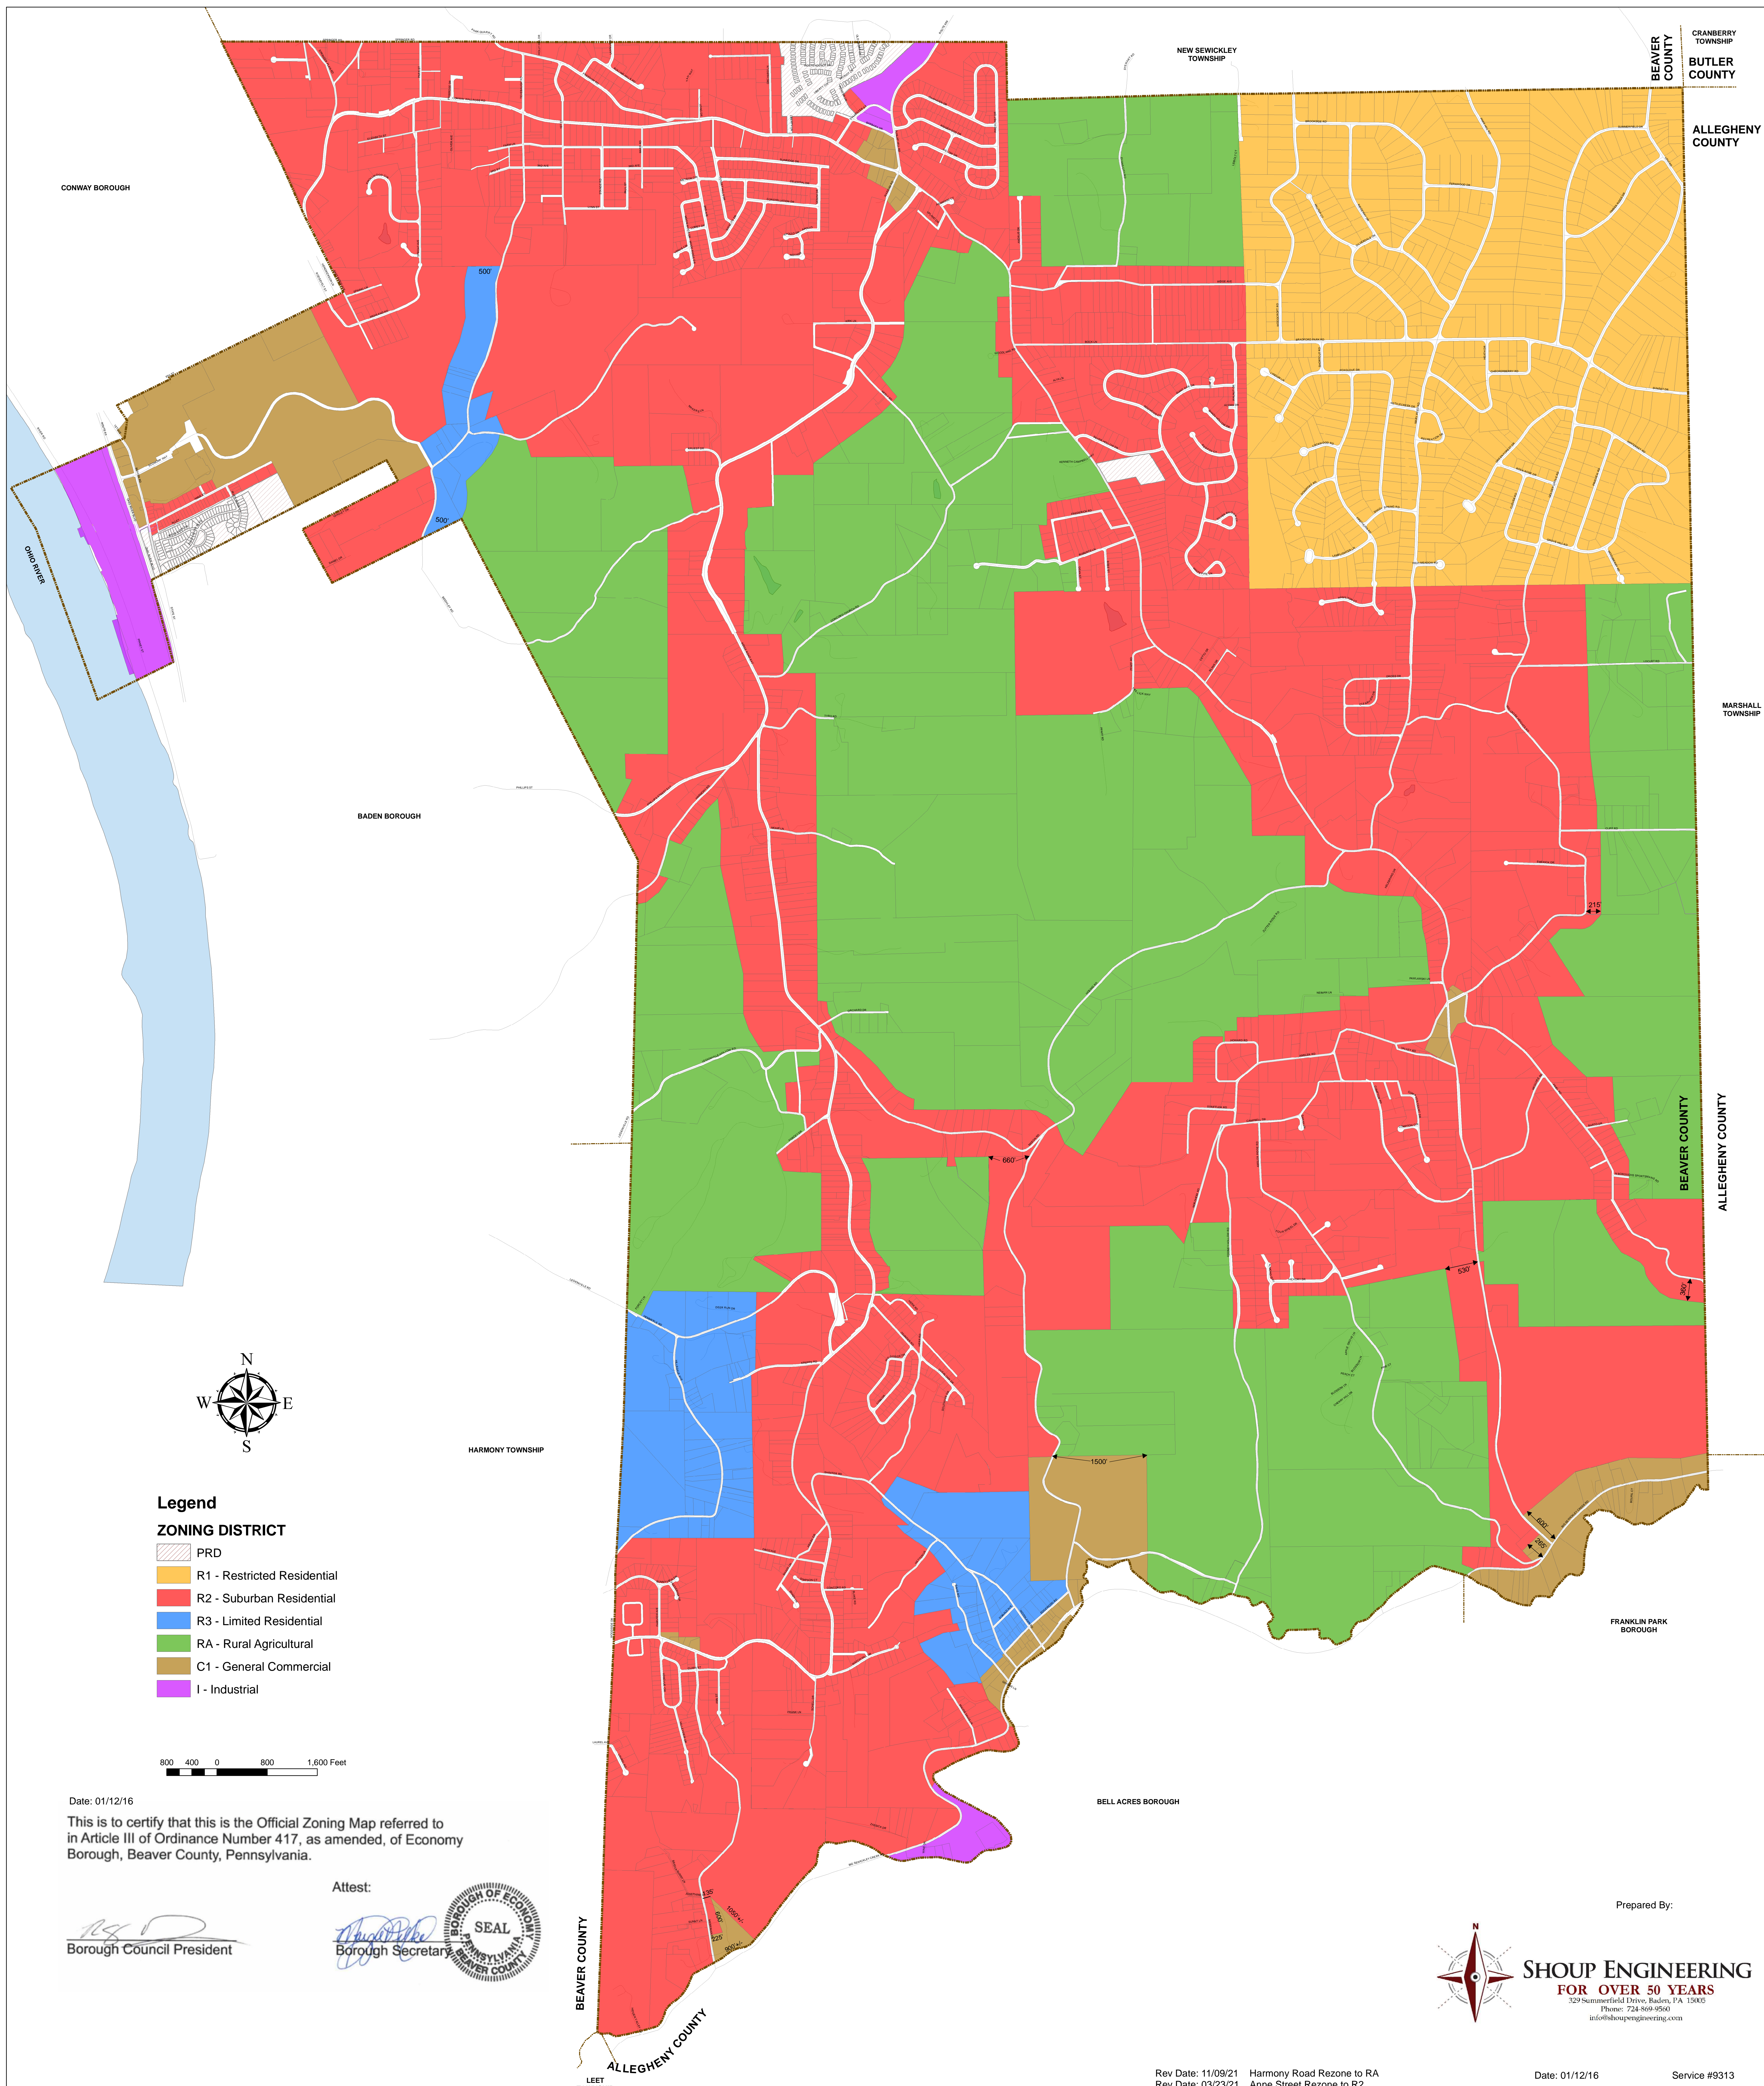

ECONOMY BOROUGH ZONING MAP

Legend

ZONING DISTRICT

-  PRD
-  R1 - Restricted Residential
-  R2 - Suburban Residential
-  R3 - Limited Residential
-  RA - Rural Agricultural
-  C1 - General Commercial
-  I - Industrial

800 400 0 800 1,600 Feet

Date: 01/12/16

This is to certify that this is the Official Zoning Map referred to in Article III of Ordinance Number 417, as amended, of Economy Borough, Beaver County, Pennsylvania.